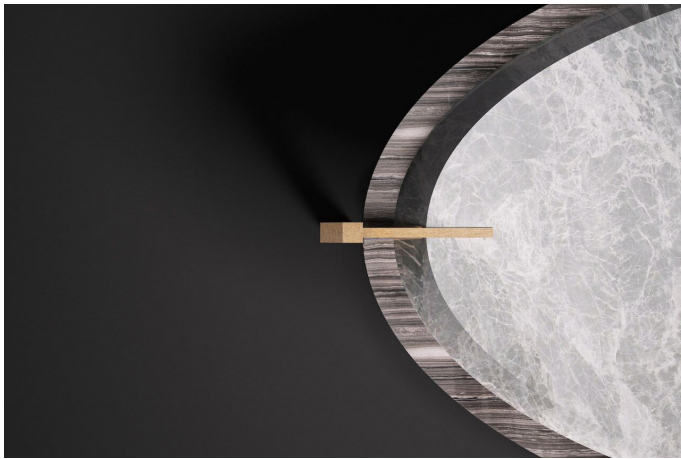

## SOHO COFFEE TABLE - ROUND

With its imposing stage presence this fixture is meant to take center stage: a circular table in refined marble revealing contrasting colors ranging from an elegant light grey to more intense and vibrant nuances. With its veined marble variations, the central part, in marble too, brings a true richness to the object's outline. The marble chromatic abundance and the material's lavishness are balanced by the geometric shape of the pale wood legs.

### DIMENSIONS

Diameter: 35.43"  
Height: 15.35"

### MATERIALS

SILVER MARBLE TOP  
WITH WAX FINISH

PERIMETRAL TOP TRIM  
IN ERAMOSIA MARBLE  
WAX FINISH

METAL SUPPORT  
STRUCTURE IN  
BRUSHED BRASS