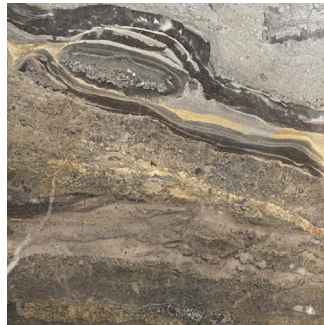

ELEMENTI

SAN FRANCISCO | LOS ANGELES | NEW YORK

MARBLE TOP CONSOLE TABLE

Elegant console table with solid carved stone top and solid wood legs.

DIMENSIONS

Marble top length: 75"
Marble top width: 14"
Marble top thickness: 3.5"
Wood legs length: 29"
Wood legs width: 11.3"
Wood legs thickness: 2"

MATERIALS

POLISHED MARBLE

DARK WALNUT