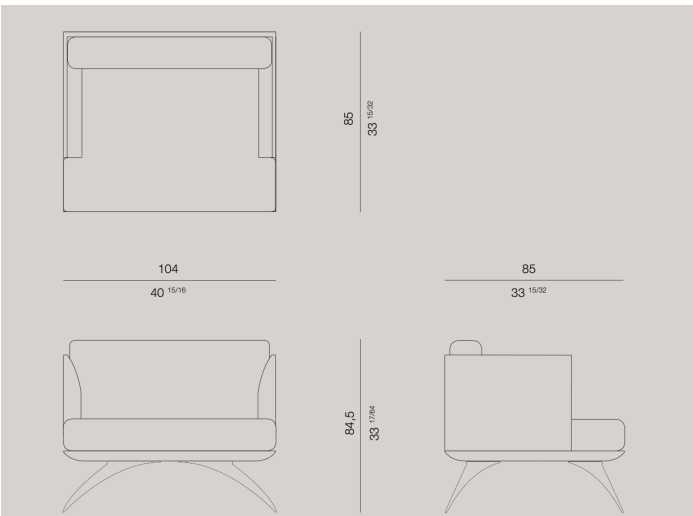

ELEMENTI

SAN FRANCISCO | LOS ANGELES | NEW YORK

ELIZABTH ARMCHAIR

An outstanding armchair with a wide wood framework to surround the seat. The burgundy fabric seat opposed to the dark grey backrest are in complete accordance with its framework. Burnished steel legs perfectly match this awesome armchair.

FABRIC

Upholstered seating covered with burgundy color fabric

WOOD

Wide shaped wooden framework
Palissandro veneered matt finish

FABRIC

Backrest in dark grey fabric

STEEL

Burnished steel legs