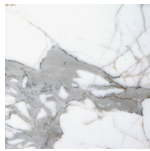

ELEMENTI

SAN FRANCISCO | LOS ANGELES | NEW YORK

MATERIALS

ARDESIA

BIANCO
STATUARIO

BIANCO
CARRARA

BRECCIA
CAPRAIA

CLASSICO
RECISA LEVIGATO

MARMO
CALACATTA

MARMO NERO
MARQUINIA

PIETRA LAVICA

TRAVERTINO
ALABASTRINO
FALDA

TRAVERTINO
BIANCO
RAPOLANO FALDA

TRAVERTINO
NOCE FALDA

TRAVERTINO
TITANIO RECISA

OCO KITCHEN ISLAND

SEEN HERE: ARABESCATO MARBLE - BRUSHED FINISH

Oco is a most versatile kitchen: entirely customizable by combining different types of stone, wood, metal, lacquering and finishes. One of the most distinctive details is the 45° pairing between the worktops, doors and sides, a feature which gives the kitchen an elegant style that is, as the same time, light. The island countertop is a continuous, functional area where the wood block cutting surfaces freely shift from place to place, making for large, customizable work space.