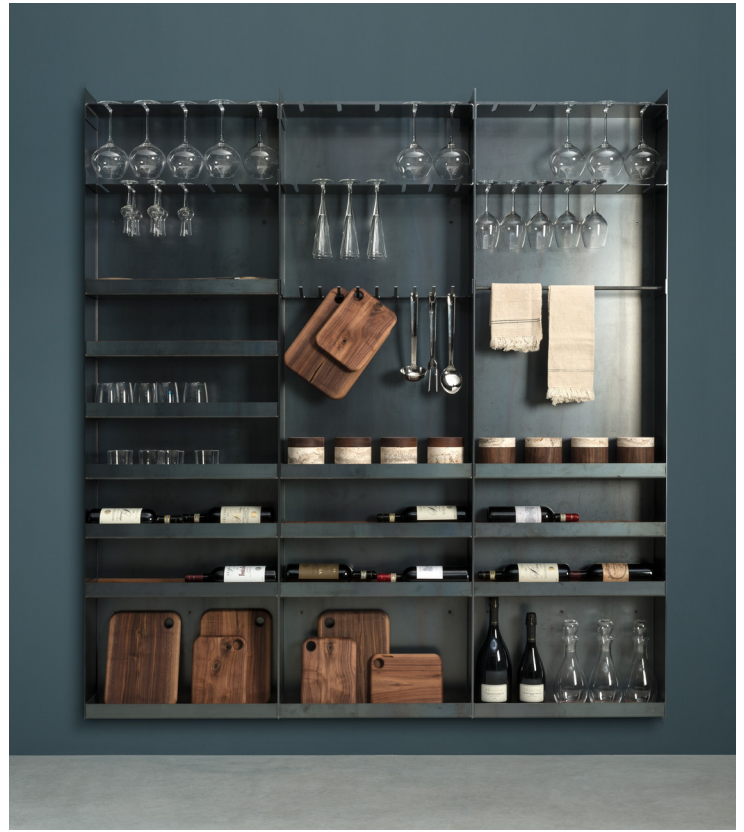

ELEMENTI

SAN FRANCISCO | LOS ANGELES | NEW YORK

MATERIALS

ARDESIA

BIANCO STATUARIO

BIANCO CARRARA

BRECCIA CAPRAIA

CLASSICO RECISA LEVIGATO

MARMO CALACATTA

MARMO NERO MARQUINIA

PIETRA LAVICA

TRAVERTINO ALABASTRINO FALDA

TRAVERTINO BIANCO RAPOLANO FALDA

TRAVERTINO NOCE FALDA

TRAVERTINO TITANIO RECISA

SIDER KITCHEN TOOLS

Shelving in iron sheet, designed for the kitchen and the living area. It has slots designed for glass chalice and wooden supports on which chopping boards and cans, created specifically for the Sider line, as well as cutlery holders, bottles and any other kind of object can be placed. Crafted by Vaselli.