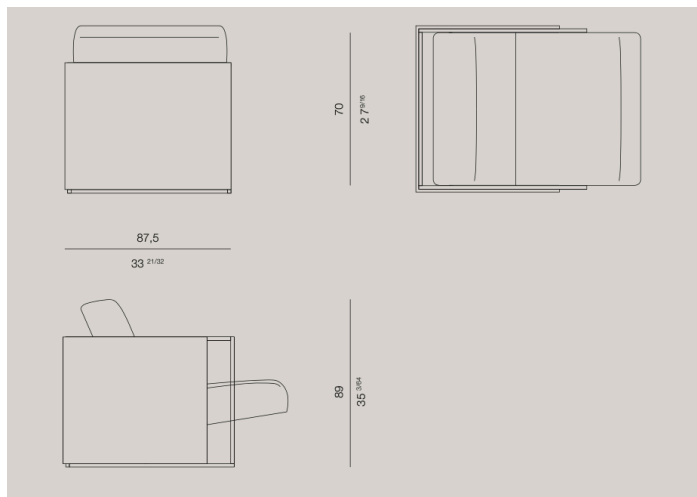

ELEMENTI

SAN FRANCISCO | LOS ANGELES | NEW YORK

MARY ARMCHAIR

The wood framework in a soft colour and the bronzed steel trim of this outstanding armchair surround the seat in a perfect combination of comfort and protection while the inclination of the seat gives excellent back support. The seat and the two cushions serving as backrest are upholstered in premium fabric or fine leather matching green, white and dark grey colours.