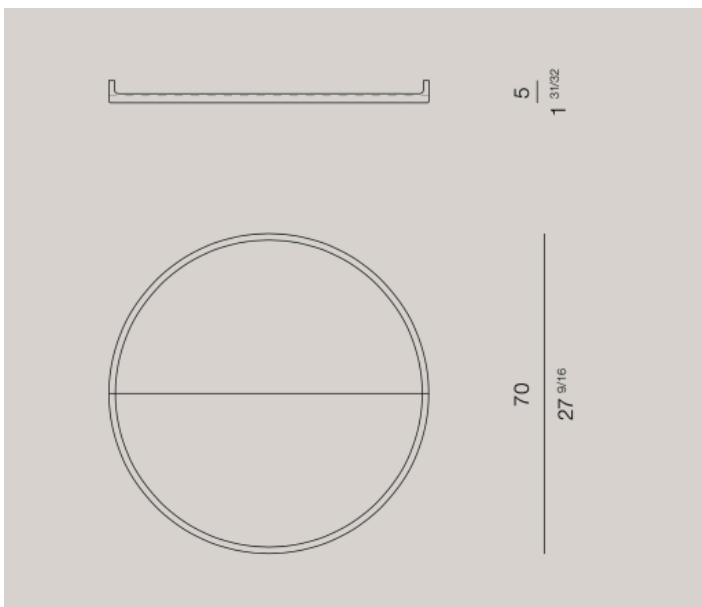

MIRROR

Extra clear mirror

MARBLE

Absolute black marble trim